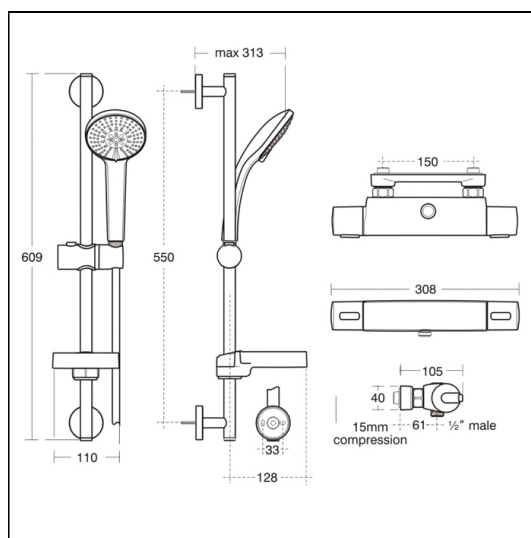

Ceratherm 100 Exposed High Flow Shower Pack

ILLUSTRATED

A4814 Ceratherm 100 thermostatic exposed shower pack with fast-fix and Idealrain M3 shower kit

ILLUSTRATED PRODUCT DETAILS

Weights

A4814 3.75 KG

Finishes

A4814  Chrome (AA)

Materials

A4814 Chrome Plated Brass

Flow rates

A4814 9 Litres per minute @ 3 bar pressure

Special Notes

Removable 8 litre per minute eco flow regulator. Flow rate 5.5 litres per minute @ 0.2 bar.