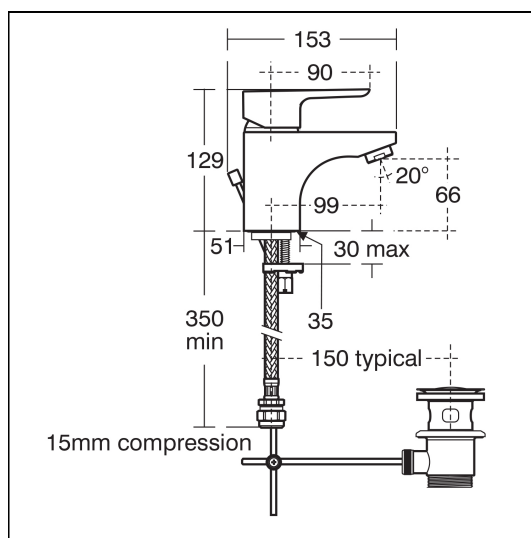

Tempo single lever basin mixer

ILLUSTRATED

B0763 Tempo single lever basin mixer

OPTIONS

A5900 TMV Thermostatic mixing valve 15mm

ILLUSTRATED PRODUCT DETAILS

Weights

B0763 2.42 KG

Finishes

B0763  Chrome (AA)

Materials

B0763 Chrome Plated

Flow rates

B0763 5 Litres per minute @ 3 bar pressure

Designer

Artefakt Industriekultur

Special Notes

Suitable for balanced supplies. Inlets with flexible tails and connections for 15mm copper tubes. Fitted with a 5 lpm outlet flow regulator. When installed in commercial applications a thermostatic blending valve such as A5900AA must be used.