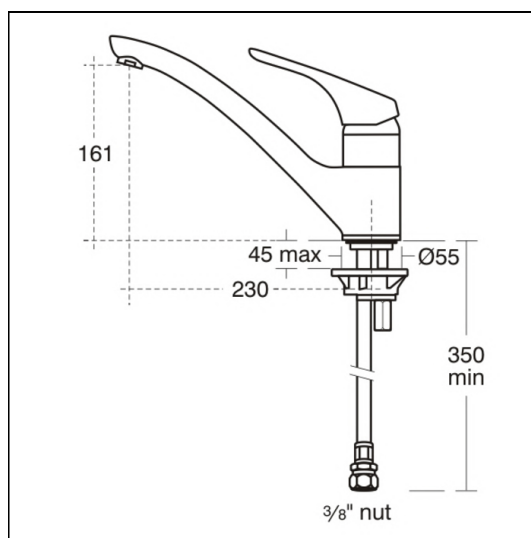

#### Weights

**B5344** 2.73 KG

#### Materials

**B5344** Chrome Plated Brass

#### Special Notes

Suitable for high pressure balanced supplies. Inlets with flexible hoses with connections screwed 3/8" BSP female.

Unregulated flow rate 6 litres per minute at 0.5 bar and 14.5 litres per minute at 3 bar.