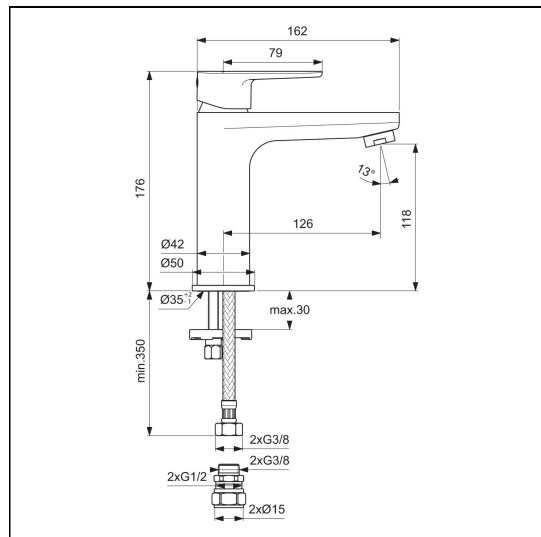

Cerafine O Single Lever Basin Mixer

ILLUSTRATED

BC724 Cerafine O single lever basin mixer

ILLUSTRATED PRODUCT DETAILS

Weights

BC724 1.43 KG

Finishes

BC724  Chrome (AA)

Materials

BC724 Chrome Plated Brass

Flow rates

BC724 5 Litres per minute @ 3 bar pressure

FINISH OPTIONS

 (AA) Chrome

 (XG) Silk Black

Special Notes

For high pressure above 1 Bar. Suitable for balanced supplies. Inlets with flexible hoses and connections for 15mm copper tails. Consideration should be given to safe hot water delivery and the use of an appropriate temperature reduction device, please see A5900AA (for use with 15mm pipework) or A5901AA (for use with 22mm pipework). Fitted with a 5 litre per minute outlet flow regulator.