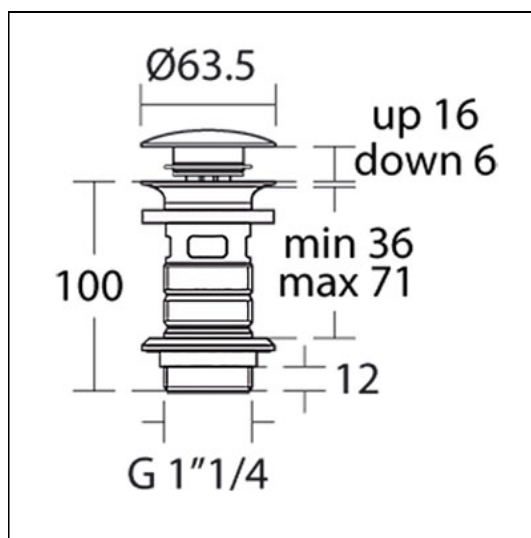

1 1/4" Basin clicker waste: slotted

ILLUSTRATED

E1482 1 1/4" basin clicker waste: slotted

ILLUSTRATED PRODUCT DETAILS

Materials

E1482 Chrome Plated Metal

Finishes

E1482 Chrome (AA)

FINISH OPTIONS

(AA) Chrome

(A2) Brushed Gold

(A5) Magnetic Grey

(GN) Silver Storm

(XG) Silk Black

ACCREDITATIONS

1810015