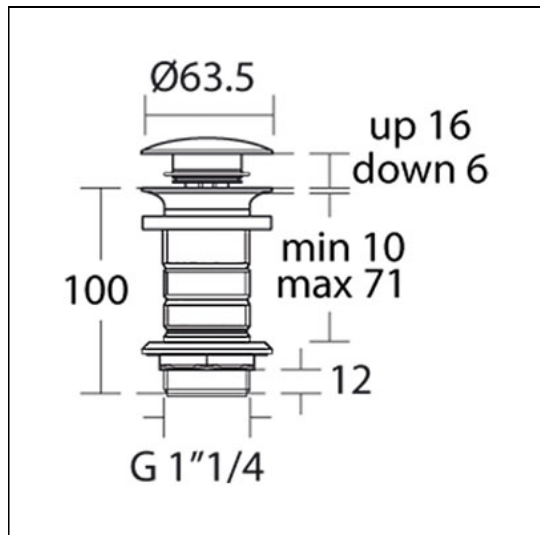

1 1/4" Basin clicker waste: unslotted

ILLUSTRATED

E1483 1 1/4" Basin clicker waste: unslotted

ILLUSTRATED PRODUCT DETAILS

Materials

E1483 Chrome Plated Metal

Finishes

E1483 Chrome (AA)

FINISH OPTIONS

(AA) Chrome

(A2) Brushed Gold

(A5) Magnetic Grey

(GN) Silver Storm

(XG) Silk Black

ACCREDITATIONS

1810015