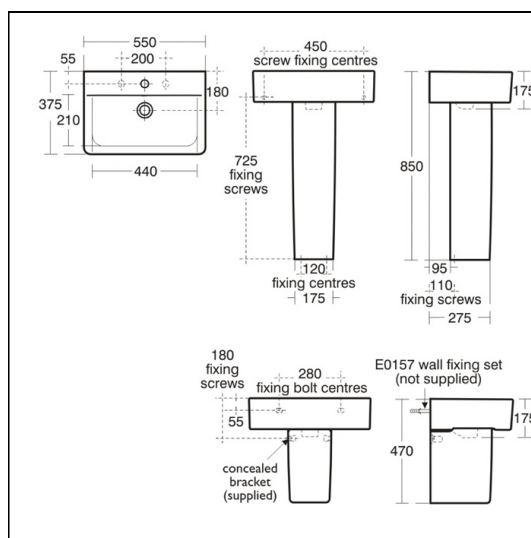

Concept Cube 55cm Short Projection Pedestal Washbasin, 2 Taphole

ILLUSTRATED

- **E7885** Concept Cube 55cm short projection washbasin, 2 tapholes with overflow
- **E7837** Concept full pedestal
- **B9925** Concept washbasin pillar taps
- **E6760** Waste 1¼" brass waste with chain and plug, 80mm slotted tail, bolt stay
- **S8920** Trap 1¼" plastic resealing bottle, 75mm seal, multi-purpose outlet

OPTIONS

- **E7839** Concept semi-pedestal
- **E0157** Wall fixing set
- **B1146** Calista basin pillar taps 1/2" (pair)
- **BC184** Ceraline basin pillar taps

ILLUSTRATED PRODUCT DETAILS

Sizes

E7885 w:550 x d:380

Weights

- **E7885** 15.09 KG
- **E7837** 10.80 KG
- **B9925** 1.63 KG
- **E6760** 0.28 KG
- **S8920** 2.00 KG

Materials

- **E7885** Vitreous China
- **E7837** Fine Fireclay
- **B9925** Chrome Plated Brass
- **E6760** Chrome Plated Metal
- **S8920** Plastic

Finishes

- **E7885** White (01)
- **E7837** White (01)
- **B9925** Chrome (AA)
- **E6760** Chrome (AA)
- **S8920** Neutral / No Finish (67)

Capacity

E7885 4.1 litres

Flow rates

B9925 5 Litres per minute @ 3 bar pressure

Designer

Robin Levien, RDI

FINISH OPTIONS

(AZ) Light Gold Finish

Standards

Vitreous china to BS 3402

FEATURES