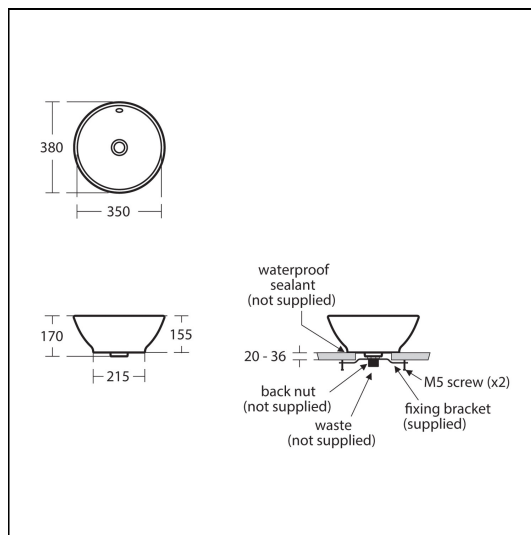

ILLUSTRATED PRODUCT DETAILS

Sizes

K0832 w:350 x d:380

Weights

K0832 7.30 KG

A4755 2.50 KG

S8910 0.20 KG

Materials

K0832 5 litres

Flow rates

A4755 5 Litres per minute @ 3 bar pressure

Standards

Washbasin to BS EN 14688 & BS EN 31

Special Notes

Washbasin mounted on countertop using bracket supplied. Joint sealed with waterproof sealant (not supplied). Bracket version should be used with a maximum of 30mm worktop thickness.