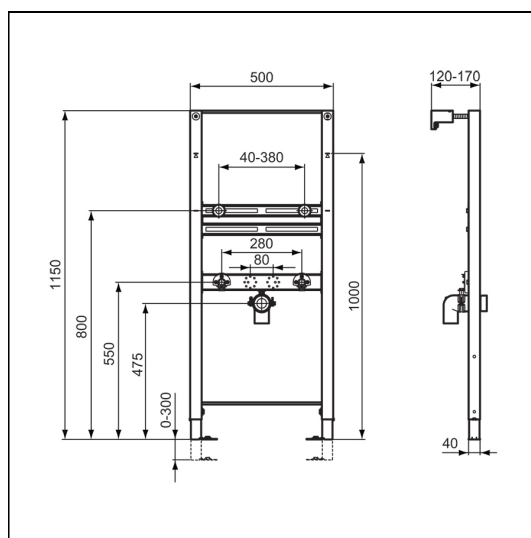

Prosys washbasin frame for decktaps

ILLUSTRATED

R0102 Prosys washbasin frame for decktaps

ILLUSTRATED PRODUCT DETAILS

Weights

R0102 4.00 KG

Finishes

R0102 Neutral / No Finish (67)

Materials

R0102 Mixed Material

Special Notes

For use with selected wall hung washbasins with tap deck.

FEATURES