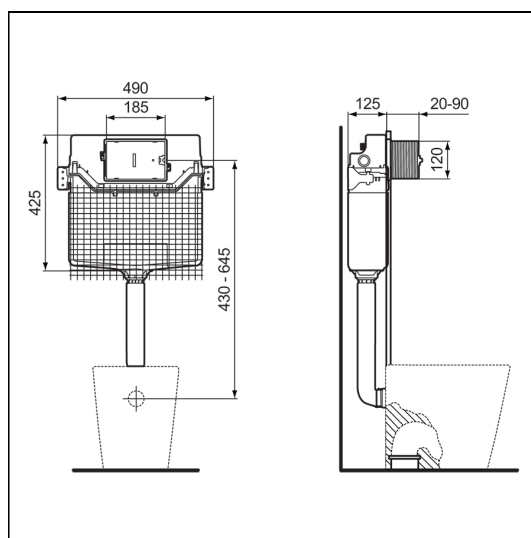

Prosys 120 depth WC cistern, pneumatic

ILLUSTRATED

- R0318** Prosys 120 depth WC cistern, pneumatic, front actuation
- R0116** Oleas P1 pneumatic dual flushplate Ideal Standard - chrome

OPTIONS

- R0119** Oleas P2 pneumatic dual flushplate Ideal Standard - white
- S0857** Oleas P2 pneumatic dual flushplate Armitage Shanks - chrome
- R0124** Oleas P3 pneumatic dual flushplate Ideal Standard - white
- R0110** Solea P2 pneumatic single flushplate Ideal Standard - white
- S0775** Septa Pro P1 pneumatic metal dual flushplate Armitage Shanks
- S0860** Septa Pro P2 pneumatic metal dual small flushplate Armitage Shanks
- S0776** Speta Pro P3 pneumatic metal single small flushplate Armitage Shanks
- R0136** Septa Pro P4 pneumatic metal dual small flushplate with raised adjustable buttons
- P0109** Septa Pro XS pneumatic push button no logo - chrome
- R0184** Septa Pro XS pneumatic push button, no logo
- S0772** Septa Pro E1 electronic (infrared) & manual metal dual flushplate Armitage Shanks
- S0773** Septa Pro E2 electronic (infrared) metal dual flushplate Armitage Shanks
- R0130** Altes NT1 electronic (proximity) ceramic dual flushplate Ideal Standard - white
- R0129** Symfo NT1 electronic (proximity) glass dual flushplate Ideal Standard - white
- R0158** Prosys electronic conversion kit for proximity actuated flushplates (Altes & Symfo) (120 depth frames and cisterns only)

ILLUSTRATED PRODUCT DETAILS

Weights

- R0318** 2.92 KG
- R0116** 0.38 KG

Finishes

- R0318**  Neutral / No Finish (67)
- R0116**  White (AC)

Materials

- R0318** Mixed Material
- R0116** Mixed Material

FINISH OPTIONS

Special Notes

Suitable for use with BTW & Wall hung WC bowls at 6 litre dual flush. The valve can be adjusted to 4.5 litre low volume flushing with

ACCREDITATIONS

FEATURES

E: info@idealspec.co.uk | T: 0870 122 8822 | F: 0870 122 8282 | www.idealspec.co.uk