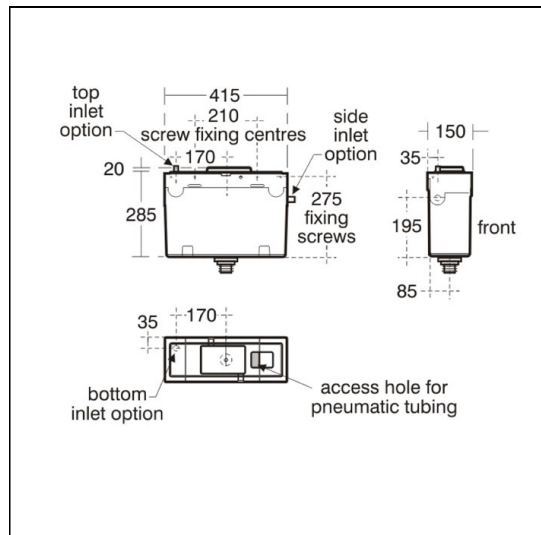

Conceala 2 Cistern Universal Height 4.5/3 or 4/2.6 Litre Valve Side Supply

ILLUSTRATED

S3643 Conceala 2 cistern 4.5/3 or 4/2.6 litre dual flush valve side supply and internal overflow, alternative height plastic flushbends, no flushplate

ILLUSTRATED PRODUCT DETAILS

Weights

S3643 2.70 KG

Materials

S3643 Plastic

Finishes

S3643  Neutral / No Finish (67)

Capacity

S3643 4 litres

FEATURES