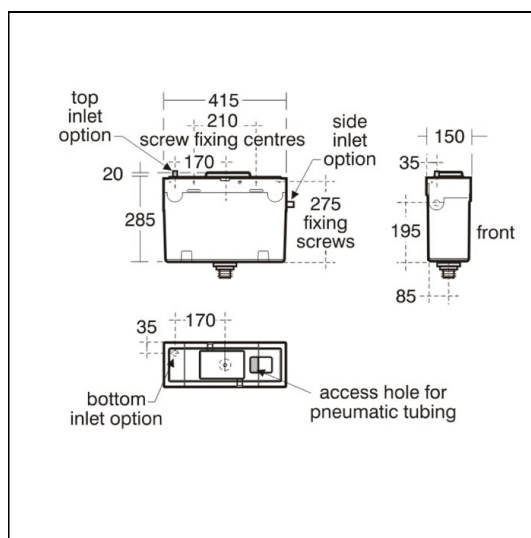

Conceala 2 Cistern Universal Height 4.5/3 or 4/2.6 Litre Valve Side Supply

ILLUSTRATED

S3643 Conceala 2 cistern 4.5/3 or 4/2.6 litre dual flush valve side supply and internal overflow, alternative height plastic flushbends, no flushplate

ILLUSTRATED PRODUCT DETAILS

Weights

S3643 2.70 KG

Materials

S3643 Plastic

Finishes

S3643  Neutral / No Finish (67)

Capacity

S3643 4.0 litres

FEATURES