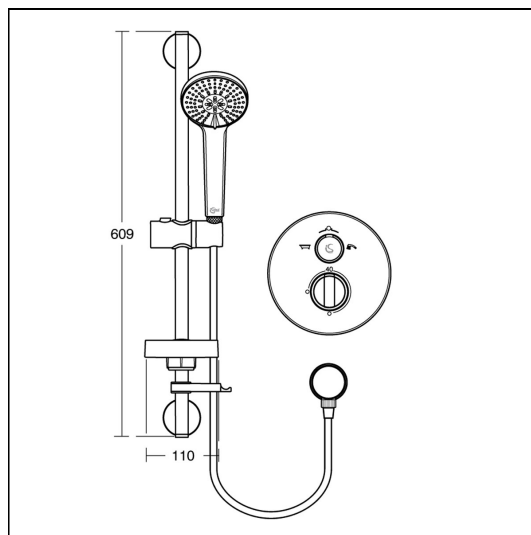

Concept Easybox Slim Built-in Shower Pack, Round

ILLUSTRATED

A5958 Concept Easybox Slim built-in thermostatic shower pack with round faceplate and Idealrain M3 kit, consists of brass mixer, plastic installation box, mounting bracket, faceplate and handles

ILLUSTRATED PRODUCT DETAILS

Weights

A5958 4.96 KG

Finishes

A5958  Chrome (AA)

Materials

A5958 Chrome Plated Metal

Special Notes

Removable 8 litre per minute eco flow regulator fitted in handspray.
Flow rate 5 litres per minute @ 0.1 bar.

ACCREDITATIONS

FEATURES