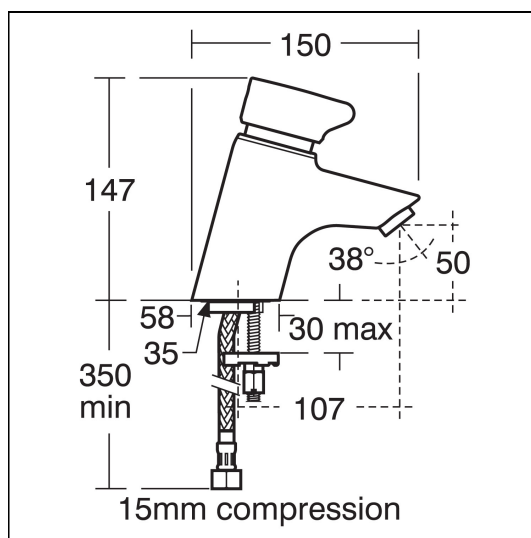

Avon 21 1 Hole Washbasin Mixer Flexi Tails

ILLUSTRATED

B8263 Avon 21 1 hole washbasin mixer , self closing push button, variable temperature control with 15mm female connector flexible hoses on inlets. Flow regulated to 3.7 litres per minute maximum to comply with Water Technology List requirements.

ILLUSTRATED PRODUCT DETAILS

Weights

B8263 2.30 KG

Finishes

B8263  Chrome (AA)

Materials

B8263 Chrome Plated Brass

Flow rates

B8263 3.7 Litres per minute @ 3 bar pressure

Special Notes

This fitting is best suited to balanced supplies with a minimum inlet pressure of 1 bar and a maximum of 3 bar. Regulated to 3.7 litres per minute maximum.

Run time is adjustable from 5-20 seconds. Consideration should be given to safe hot water delivery and the use of an appropriate temperature reduction device, please see A5900AA (for use with 15mm pipework) or A5901AA (for use with 22mm pipework).