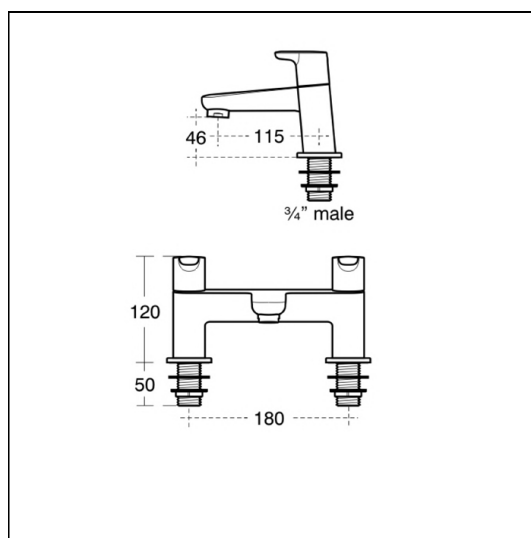

Concept 170cm x 85cm Idealform+ Square Shower Bath LH No Taphole

ILLUSTRATED

- **E0492** Concept 170cm x 85cm Idealform Plus+ Square shower bath, left hand no tapholes
- **B9929** Concept bath filler 2 hole dual control
- **E0504** Concept 170cm Square shower bath front panel
- **E3169** Unilux 70cm end panel
- **E1486** 1 1/2" Bath pop-up waste and overflow
- **E0508** Concept Square shower bath screen, Clear Glass and Bright Silver finish

ILLUSTRATED PRODUCT DETAILS

Weights

- **E0492** 40.30 KG
- **B9929** 2.64 KG
- **E0504** 3.57 KG
- **E3169** 2.58 KG
- **E0508** 18.50 KG

Materials

- **E0492** Idealform Plus+
- **B9929** Chrome Plated Brass
- **E0504** Acrylic
- **E3169** Acrylic
- **E1486** Mixed Material
- **E0508** Toughened Safety Glass

Finishes

- **E0492** White (01)
- **B9929** Chrome (AA)
- **E0504** White (01)
- **E3169** White (01)
- **E1486** Chrome (AA)
- **E0508** Bright Silver (EO)

Flow rates

- **B9929** 80 Litres per minute @ 3 bar pressure

Designer

Robin Levien, RDI

Standards

Constructed to EN 198:2008. EN 14516

Special Notes

Acrylic front panels are unhandled. Use with E0508EO Concept square shower bath screen

ACCREDITATIONS

B9929(AA)