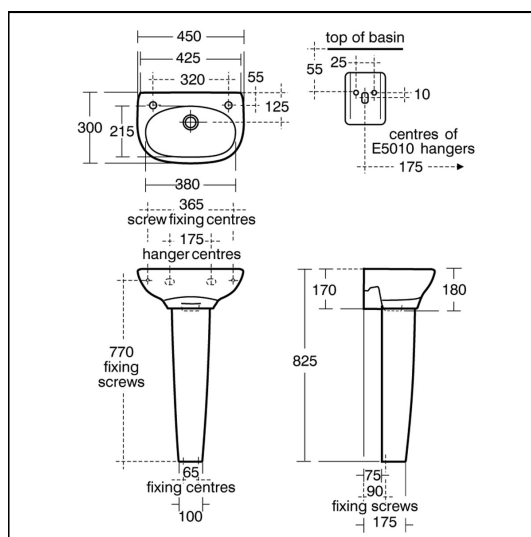

Studio Pedestal Handrinse Washbasin, 45cm 2 Taphole, Chainstay Hole & Overflow

ILLUSTRATED

- **E4131** Studio 45cm pedestal washbasin, 2 corner tapholes, chainstay hole
- **E0200** Alto/Studio hand rinse pedestal
- **B1146** Calista basin pillar taps 1/2" (pair)
- **E6760** Waste 1¼" brass waste with chain and plug, 80mm slotted tail, bolt stay
- **S8900** Trap 1¼" metal bottle, 75mm seal, outlet screwed 1¼" BSP male with compression nut and ring

OPTIONS

- **BC184** Ceraline basin pillar taps

ILLUSTRATED PRODUCT DETAILS

Sizes

E4131 w:450 x d:300

Weights

- **E4131** 13.50 KG
- **E0200** 7.78 KG
- **B1146** 1.03 KG
- **E6760** 0.28 KG
- **S8900** 0.54 KG

Materials

- **E4131** Vitreous China
- **E0200** Vitreous China
- **B1146** Chrome Plated Brass
- **E6760** Chrome Plated Metal
- **S8900** Chrome Plated Metal

Finishes

- **E4131** White (01)
- **E0200** White (01)
- **B1146** Chrome (AA)
- **E6760** Chrome (AA)
- **S8900** Chrome (AA)

Capacity

E4131 3.2 litres

Flow rates

B1146 4 Litres per minute @ 3 bar pressure

Designer

Robin Levien, RDI

FINISH OPTIONS

(AZ) Light Gold Finish

(AA) Chrome

Standards

Vitreous china to BS 3402. Washbasin to BS EN 14688 & BS EN 31

Special Notes

Washbasin wall mounted using E0157 wall fixing set, with semi-pedestal screwed to wall or washbasin mounted using 2 screws through the back of the basin (not supplied)

FEATURES