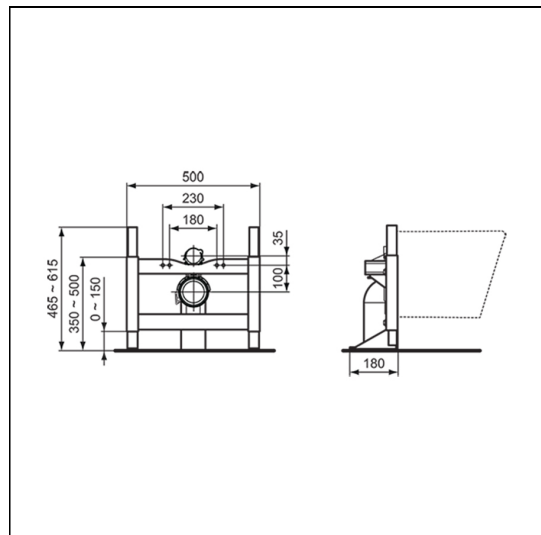

Prosys 1150mm height, free standing mechanical wall hung WC frame

ILLUSTRATED

R0101 Prosys freestanding half frame for wall hung WC pans (no cistern)

ILLUSTRATED PRODUCT DETAILS

Weights

R0101 7.25 KG

Finishes

R0101  Neutral / No Finish (67)

Materials

R0101 Mixed Material

Special Notes

Free standing half frame without cistern. Suitable for changing a BTW bowl to a Wall hung bowl where a separate concealed cistern exists or is preferred to a full frame.