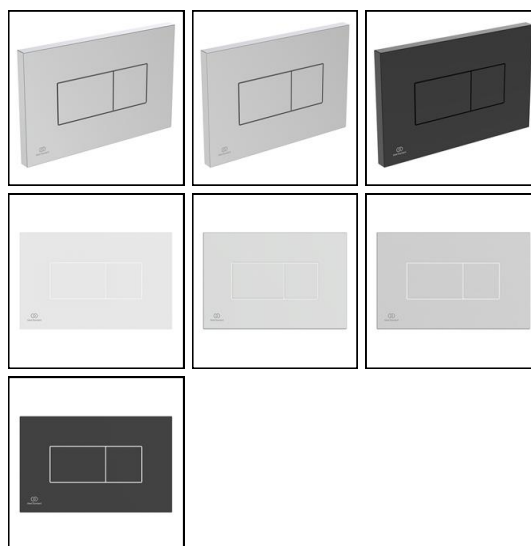

Solea P2 pneumatic single flushplate

ILLUSTRATED

R0110 Solea P2 pneumatic single flushplate Ideal Standard - white

OPTIONS

- **R0312** Prosys 820mm height, pneumatic wall hung wc frame 150 depth, front or top actuation CL2
- **R0313** Prosys 1150mm height, pneumatic wall hung WC frame, 120 depth, front actuation CL2
- **R0315** Prosys 1150mm height, 3 adjustable heights, pneumatic wall hung WC frame, 120 depth, front actuation CL2
- **R0316** Prosys 150 depth WC cistern, pneumatic front or top actuation CL2
- **R0318** Prosys 120 depth WC cistern, pneumatic, top actuation CL2

ILLUSTRATED PRODUCT DETAILS

Weights

R0110 0.36 KG

Finishes

R0110 White (AC)

Materials

R0110 Mixed Material

FINISH OPTIONS

(AC) White

(AA) Chrome

(JG) Brushed Chrome

(A6) Black

Special Notes

For use with Prosys pneumatic actuation WC frames and cisterns.

FEATURES