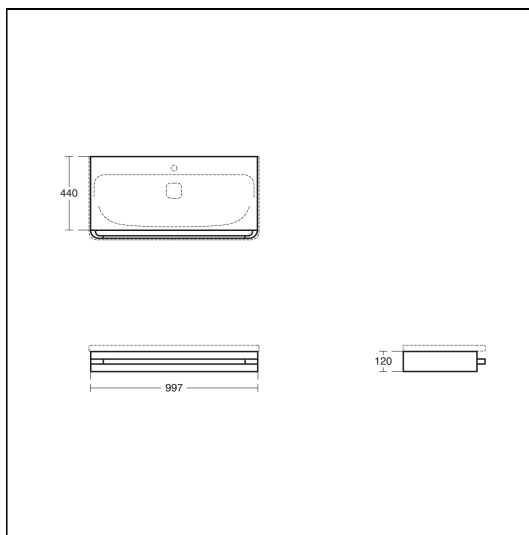

Turano 1000mm Shelf Unit For Asymmetric Vessel

ILLUSTRATED

R4312	Turano 1000mm shelf unit
U8352	Turano 55cm vessel washbasin asymmetric, no tapholes
R4360	Turano 1000mm handle
A6619	Turano single lever one hole tall basin mixer without pop-up waste
R4336	Turano 1000mm asymmetric glass worktop

ILLUSTRATED PRODUCT DETAILS

Sizes

U8352 w:550 x d:400

Weights

R4312 5.50 KG
U8352 12.00 KG
R4360 0.70 KG
A6619 2.00 KG
R4336 12.50 KG

Materials

U8352 Fine Fireclay
A6619 Chrome Plated Metal
R4336 Glass

Finishes

R4312		Gloss White (WG)
U8352		White (01)
R4360		Chrome (AA)
A6619		Chrome (AA)
R4336		White Glass (SA)

Flow rates

A6619 5 Litres per minute @ 3 bar pressure

Designer

Artefakt Industriekultur

FINISH OPTIONS