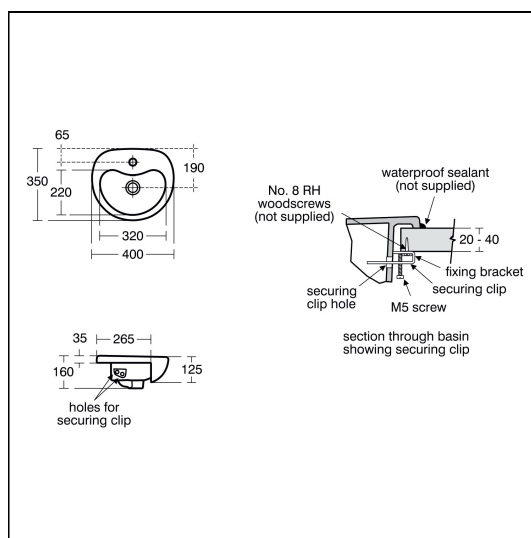

ILLUSTRATED PRODUCT DETAILS

Sizes

S0436 w:400 x d:350

Weights

S0436 9.00 KG

B8263 2.30 KG

S8722 0.22 KG

S8910 0.20 KG

S8722  Chrome (AA)

S8910  Neutral / No Finish (67)

Flow rates

B8263 3.7 Litres per minute @ 3 bar pressure

Designer

Robin Levien, RDI

Standards

Washbasin to BS EN 14688 and BS EN 31

Special Notes

washbasin fixed to countertop with securing clips provided. Joint sealed with waterproof sealant (not supplied).

FEATURES