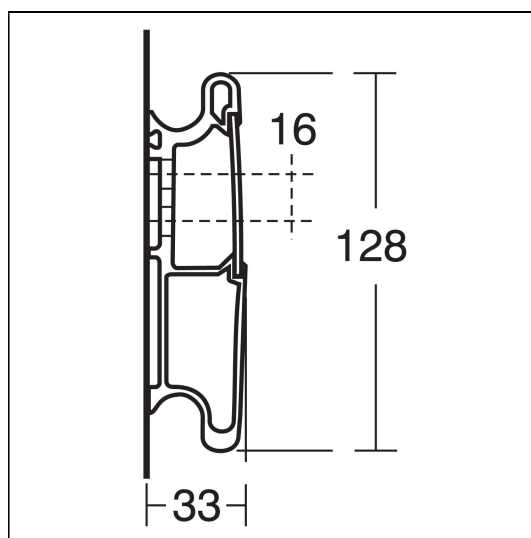

Care Plus Track, 600mm Long

ILLUSTRATED

S0656 Care Plus track 60cm length

ILLUSTRATED PRODUCT DETAILS

Weights

S0656 2.10 KG

Finishes

S0656 Neutral / No Finish (67)

Materials

S0656 Aluminium

FEATURES