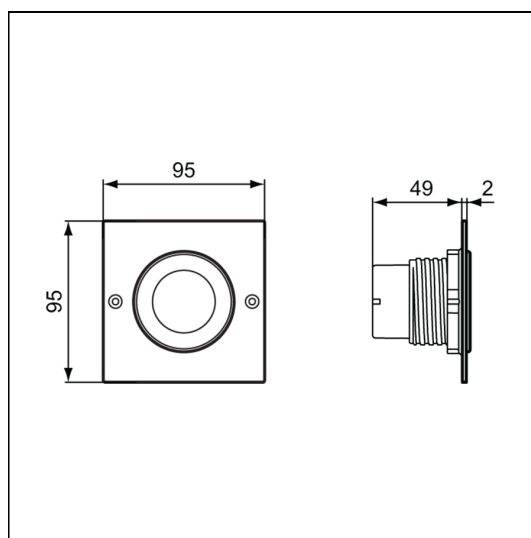

Septa Pro P3 pneumatic metal single small flushplate

ILLUSTRATED

S0776 Septa Pro P3 pneumatic metal single small flushplate
Armitage Shanks

OPTIONS

- **R0312** Prosys 820mm height, pneumatic wall hung wc frame 150 depth, front or top actuation
- **R0313** Prosys 1150mm height, pneumatic wall hung WC frame, 120 depth, front actuation
- **R0315** Prosys 1150mm height, 3 adjustable heights, pneumatic wall hung WC frame, 120 depth, front actuation
- **R0316** Prosys 150 depth WC cistern, pneumatic front or top actuation
- **R0318** Prosys 120 depth WC cistern, pneumatic, top actuation CL2

ILLUSTRATED PRODUCT DETAILS

Weights

S0776 0.39 KG

Finishes

S0776 Stainless Steel finish (MY)

Materials

S0776 Stainless Steel

Special Notes

Septa Pro Septa Pro P3 pneumatic metal single small flushplate.

FEATURES