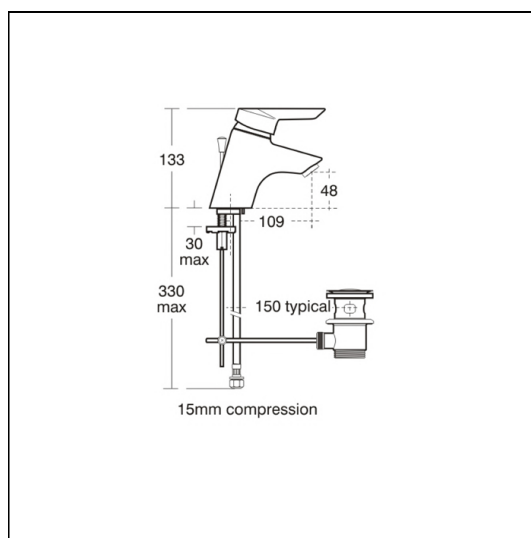

Portman 21 50cm Pedestal Washbasin 1 Taphole With Overflow

ILLUSTRATED

- S2481** Portman 21 pedestal washbasin 50cm 1 taphole with overflow, no chainstay hole
- S2989** Portman 21 Pedestal
- S8910** Trap 1¼" plastic bottle, 75mm seal, multi-purpose outlet

OPTIONS

- S2991** Portman 21 Semi-Pedestal
- E0157** Wall fixing set
- B8260** Piccolo 21 washbasin 1 hole single lever mixer, no waste, 4.7 litres per minute laminar flow regulator, anti-vandal outlet, optional flow straightener, flexible tails
- B8263** Avon 21 1 hole washbasin mixer , self closing push button, variable temperature control with 15mm female connector flexible hoses on inlets. Flow regulated to 3.7 litres per minute maximum to comply with Water Technology List requirements.
- A6697** Contour 21+ 1 hole thermostatic basin mixer, single sequential lever with copper tails
- A6698** Contour 21+ 1 hole thermostatic basin mixer, single sequential lever with flexible tails
- A6790** Contour 21+ Outline 1 hole thermostatic basin mixer, single sequential lever with flexible tails
- S8722** Waste 1¼" brass strainer waste, 80mm slotted tail
- S8733** Waste 1¼" brass anti theft swivel plug waste, 80mm slotted tail
- A5900** TMV thermostatic mixing valve, 15mm

ILLUSTRATED PRODUCT DETAILS

Sizes

S2481 w:500 x d:420

Weights

S2481 12.10 KG

S2989 6.25 KG

S8910 0.20 KG

Materials

S2481 5.0 litres