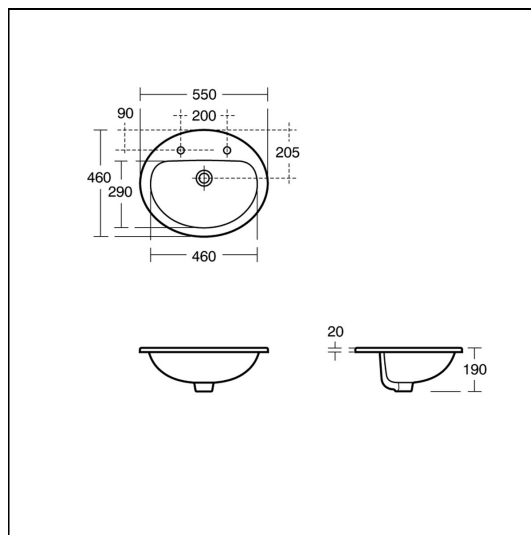

Orbit 21 55cm Countertop Washbasin 1 Taphole With overflow

ILLUSTRATED

- S2486** Orbit 21 countertop washbasin 55cm 1 taphole with overflow
- S8910** Trap 1¼" plastic bottle, 75mm seal, multi-purpose outlet

OPTIONS

- B8260** Piccolo 21 washbasin 1 hole single lever mixer, no waste, 4.7 litres per minute laminar flow regulator, anti-vandal outlet, optional flow straightener, flexible tails
- B8263** Avon 21 1 hole washbasin mixer , self closing push button, variable temperature control with 15mm female connector flexible hoses on inlets. Flow regulated to 3.7 litres per minute maximum to comply with Water Technology List requirements.
- A6697** Contour 21+ 1 hole thermostatic basin mixer, single sequential lever with copper tails
- A6698** Contour 21+ 1 hole thermostatic basin mixer, single sequential lever with flexible tails
- A6790** Contour 21+ Outline 1 hole thermostatic basin mixer, single sequential lever with flexible tails
- S8733** Waste 1¼" brass anti theft swivel plug waste, 80mm slotted tail
- S8722** Waste 1¼" brass strainer waste, 80mm slotted tail
- A5900** TMV thermostatic mixing valve, 15mm

ILLUSTRATED PRODUCT DETAILS

Sizes		Finishes	
S2486	w:550 x d:460	S2486	<input type="checkbox"/> White (01)
Weights		S8910	<input type="checkbox"/> Neutral / No Finish (67)
S2486	9.10 KG	Capacity	
S8910	0.20 KG	S2486	5.2 litres
Materials			
S2486	Vitreous China		
S8910	Plastic		