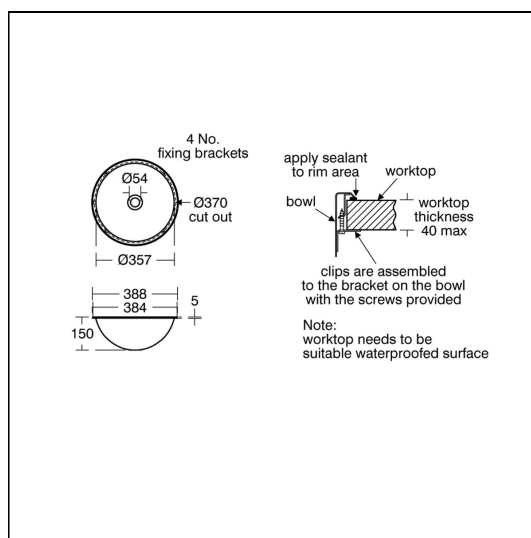

Troon 2 Polished Stainless Steel Washbasin 39cm With Waste & Clips

ILLUSTRATED

- **S2629** Troon 2 washbasin 39cm complete with 1. 1/2" waste fitting and fixing clips, no overflow
- **B8263** Avon 21 washbasin mixer 1 hole, self closing push button, variable temperature control with 15mm female connector flexible hoses on inlets
- **S8925** Trap 1½" plastic resealing bottle with 75mm seal, multi-purpose outlet

OPTIONS

- **S8915** Trap 1½" plastic bottle with 75mm seal, multi-purpose outlet

ILLUSTRATED PRODUCT DETAILS

Sizes

S2629 w:39 x d:39

Weights

S2629 2.56 KG

B8263 2.30 KG

S8925 0.33 KG

Materials

S2629 Stainless Steel

B8263 Chrome Plated Brass

S8925 Plastic

Finishes

S2629 Stainless Steel finish (MY)

B8263 Chrome (AA)

S8925 Neutral / No Finish (67)

Flow rates

B8263 3.7 Litres per minute @ 3 bar pressure

Standards

20 gauge stainless steel conforming to BS EN 10088:Part 2:2005

Special Notes

Washbasin supplied with earthing tag & mounted on or under countertop using fixings supplied.

Consideration should be given to safe hot water delivery and the use of an appropriate temperature reduction device see A5900AA or Part G for guidance.

FEATURES