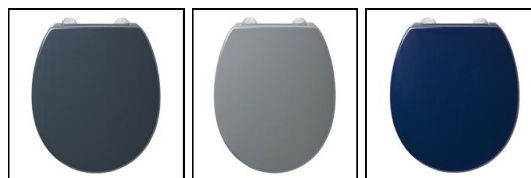

## FINISH OPTIONS

(01) White

(36) Blue

(L) Grey

(RN) Charcoal