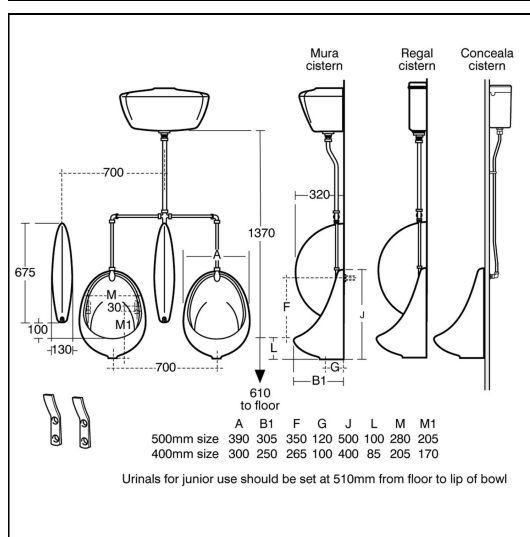

Sanura Bowl Urinal 50cm - Conceala Auto Cistern

ILLUSTRATED

- S6100** Sanura 50cm urinal bowl
- S8850** Waste 1½" plastic domed strainer waste, 45mm unslotted tail
- S8925** Trap 1½" plastic resealing bottle with 75mm seal, multi-purpose outlet
- S9275** Urinal concealed hangers, Steel
- S6286** Spreader, back inlet for vitreous china bowl urinal

OPTIONS

- S6215** Conceala auto cistern 4.5 litre with cover, auto syphon and petcock
- S6216** Conceala auto cistern 9.0 litre with cover, auto syphon and petcock
- S6217** Conceala auto cistern 13.6 litre with cover auto syphon and petcock
- S8770** Waste 1½" strainer waste brass with stainless steel dome
- S8915** Trap 1½" plastic bottle with 75mm seal, multi-purpose outlet
- S6226** Flushpipes concealed for 1 bowl urinal
- S6227** Flushpipes concealed for 2 bowl urinals
- S6228** Flushpipes concealed for 3 bowl urinals
- S6229** Flushpipes concealed for 4 bowl urinals
- S6230** Flushpipes concealed for 5 bowl urinals
- S6120** Urinal division Vitreous China with hanger and screw

ILLUSTRATED PRODUCT DETAILS

Weights

- S6100** 11.29 KG
- S8850** 0.20 KG
- S8925** 0.33 KG
- S9275** 1.00 KG
- S6286** 0.01 KG

Materials

- S6100** Vitreous China
- S8850** Plastic
- S8925** Plastic
- S9275** Metal
- S6286** Metal

Finishes

- S6100** White (01)
- S8850** Neutral / No Finish (67)
- S8925** Neutral / No Finish (67)
- S9275** Neutral / No Finish (67)
- S6286** Chrome (AA)

Special Notes

Please click the [Specify this] button and then choose the number of bowls in each range. See further pages for additional information on flushpipes for ranges of from 1 to 5 urinals. See also Sensorflow urinal flushing page