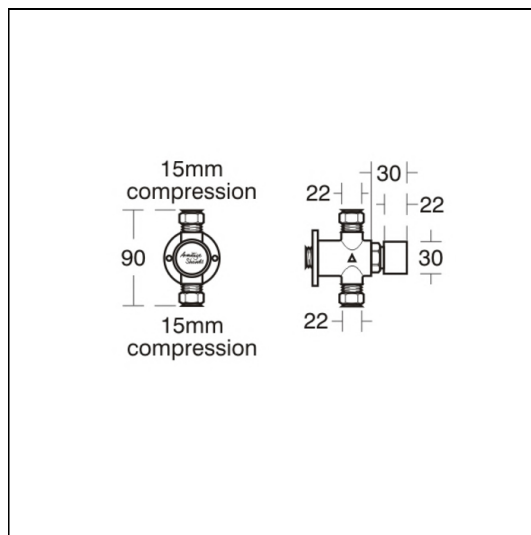

Avon Self-Closing Exposed Shower Valve

ILLUSTRATED

S9322 Avon self closing push button exposed shower valve, inlets and outlets with compression nuts and rings for 15mm copper tube

ILLUSTRATED PRODUCT DETAILS

Weights

S9322 0.99 KG

Finishes

S9322  Chrome (AA)

Materials

S9322 Chrome Plated Brass

Special Notes

Operating head minimum 0.15 bar, maximum 4.0 bar.

Consideration should be given to safe hot water delivery and the use of an appropriate temperature reduction device, please see A5900AA (for use with 15mm pipework) and A5901AA (for use with 22mm pipework).