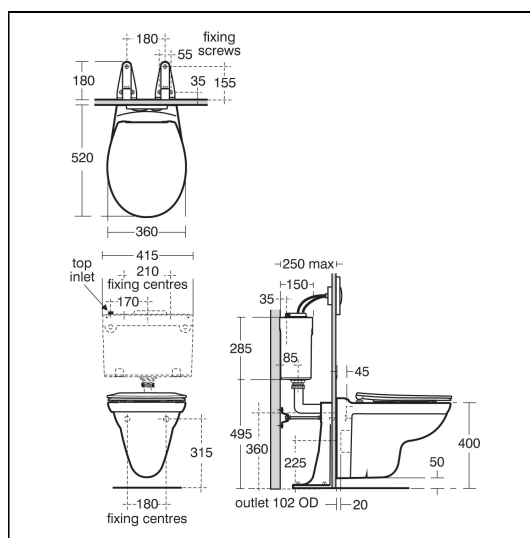

ILLUSTRATED PRODUCT DETAILS

Weights

- V3910** 15.09 KG
- S3643** 2.70 KG

Finishes

- V3910** White (01)

ACCREDITATIONS

S3617(67)	water label		4.5	Average Flushing Volume (Litres)
S3620(67)	water label		6.0	Average Flushing Volume (Litres)
S3622(67)	water label		6.0	Average Flushing Volume (Litres)